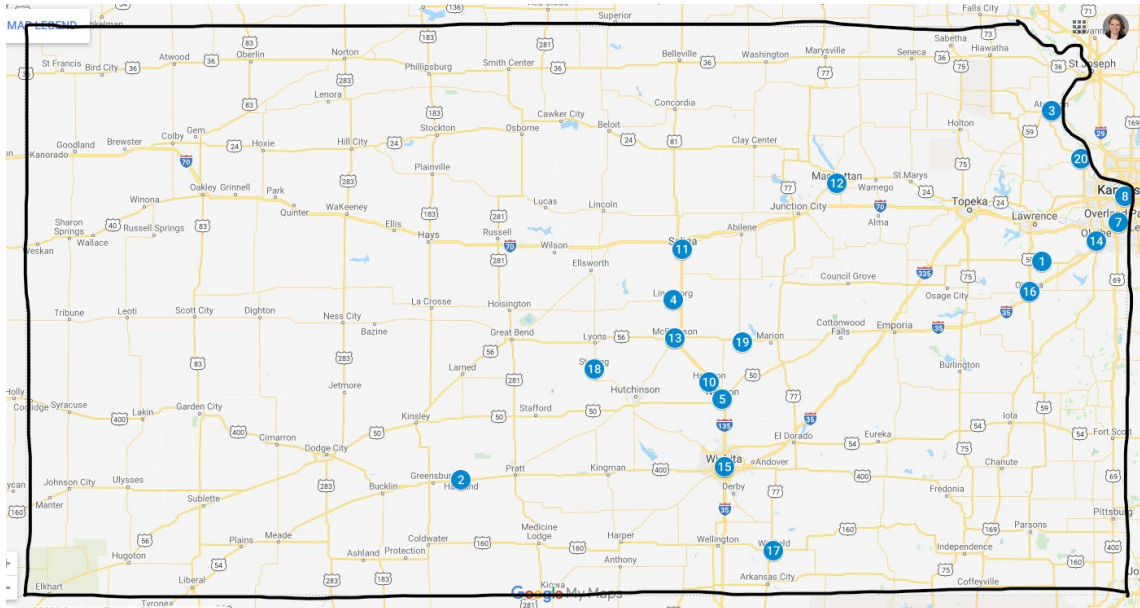

MAP OF SERVICE AREAS FOR KANSAS COMMUNITY COLLEGES

- | | |
|--|---|
| 1. Allen County Community College, Iola | 12. Hutchinson Community College, Hutchinson |
| 2. Barton County Community College, Great Bend | 13. Independence Community College, Independence |
| 3. Butler County Community College, El Dorado | 14. Johnson County Community College, Overland Park |
| 4. Cloud County Community College, Concordia | 15. Kansas City Kansas Community College, Kansas City |
| 5. Coffeyville Community College, Coffeyville | 16. Labette Community College, Parsons |
| 6. Colby Community College, Colby | 17. Neosho County Community College, Chanute |
| 7. Cowley County Community College, Arkansas City | 18. Pratt Community College, Pratt |
| 8. Dodge City Community College, Dodge City | 19. Seward County Community College/Area Technical School, Liberal |
| 9. Fort Scott Community College, Fort Scott | State Universities/Washburn |
| 10. Garden City Community College, Garden City | Unassigned |
| 11. Highland Community College, Highland | |

MAP OF SERVICE AREAS FOR KANSAS TECHNICAL COLLEGES

- | | | | |
|---|---|---|--|
|  | Flint Hills Technical College
Emporia |  | North Central/Northwest Shared |
|  | Manhattan Area Technical College
Manhattan |  | North Central/Salina Shared |
|  | North Central Kansas Technical College
Beloit |  | Salina Area Technical College
Salina |
|  | Northwest Kansas Technical College
Goodland |  | WSU Tech
Wichita |
|  | Salina/Manhattan Shared | | |

Map of Independent Colleges & Universities

1	Baker University
2	Barclay College
3	Benedictine College
4	Bethany College
5	Bethel College
6	Central Christian College of Kansas
7	Cleveland University – Kansas City
8	Donnelly College
9	Friends University
10	Hesston College