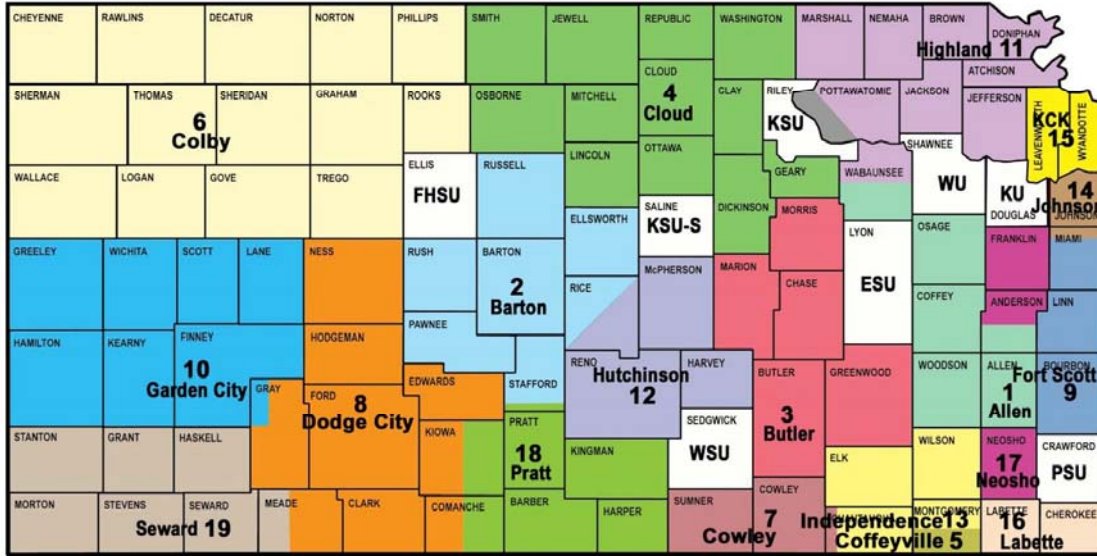

MAP OF STATE UNIVERSITY AND WASHBURN UNIVERSITY SERVICE AREAS

Service Area	University	County of Main Campus
Orange	Fort Hays State University Kansas State University	Ellis County Riley County
Yellow	Wichita State University Emporia State University	Sedgwick County Lyon County
Green	University of Kansas Pittsburg State University	Douglas County Crawford County
Blue	Washburn University	Shawnee County*

MAP OF SERVICE AREAS FOR KANSAS COMMUNITY COLLEGES

- | | |
|--|---|
| 1. Allen County Community College, Iola | 12. Hutchinson Community College, Hutchinson |
| 2. Barton County Community College, Great Bend | 13. Independence Community College, Independence |
| 3. Butler County Community College, El Dorado | 14. Johnson County Community College, Overland Park |
| 4. Cloud County Community College, Concordia | 15. Kansas City Kansas Community College, Kansas City |
| 5. Coffeyville Community College, Coffeyville | 16. Labette Community College, Parsons |
| 6. Colby Community College, Colby | 17. Neosho County Community College, Chanute |
| 7. Cowley County Community College, Arkansas City | 18. Pratt Community College, Pratt |
| 8. Dodge City Community College, Dodge City | 19. Seward County Community College/Area Technical School, Liberal |
| 9. Fort Scott Community College, Fort Scott | State Universities/Washburn |
| 10. Garden City Community College, Garden City | Unassigned |
| 11. Highland Community College, Highland | |

Map of Independent Colleges & Universities

1	Baker University
2	Barclay College
3	Benedictine College
4	Bethany College
5	Bethel College
6	Central Christian College of Kansas
7	Cleveland University – Kansas City
8	Donnelly College
9	Friends University
10	Hesston College

11	Kansas Wesleyan University
12	Manhattan Christian College
13	McPherson College
14	MidAmerica Nazarene University
15	Newman University
16	Ottawa University
17	Southwestern College
18	Sterling College
19	Tabor College
20	University of Saint Mary