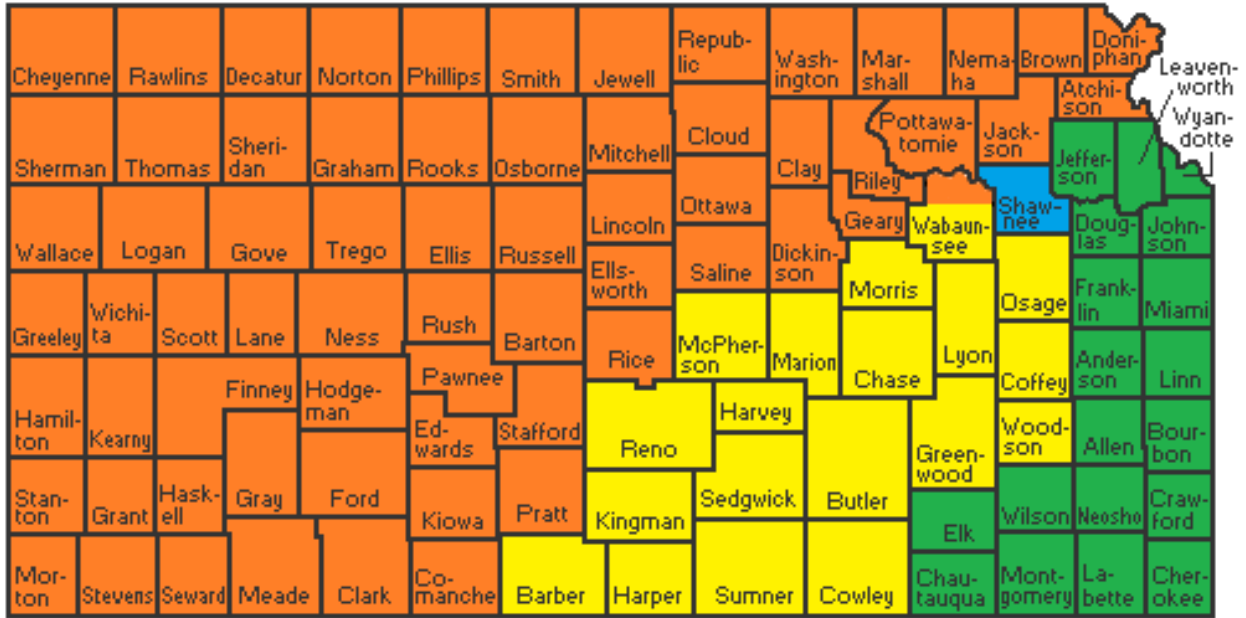

MAP OF STATE UNIVERSITY AND WASHBURN UNIVERSITY SERVICE AREAS

Service Area	University	County of Main Campus
Orange	Fort Hays State University Kansas State University	Ellis County Riley County
Yellow	Wichita State University Emporia State University	Sedgwick County Lyon County
Green	University of Kansas Pittsburg State University	Douglas County Crawford County
Blue	Washburn University	Shawnee County*

Map of Independent Colleges & Universities

1	Baker University
2	Barclay College
3	Benedictine College
4	Bethany College
5	Bethel College
6	Central Christian College of Kansas
7	Cleveland University – Kansas City
8	Donnelly College
9	Friends University
10	Hesston College

11	Kansas Wesleyan University
12	Manhattan Christian College
13	McPherson College
14	MidAmerica Nazarene University
15	Newman University
16	Ottawa University
17	Southwestern College
18	Sterling College
19	Tabor College
20	University of Saint Mary